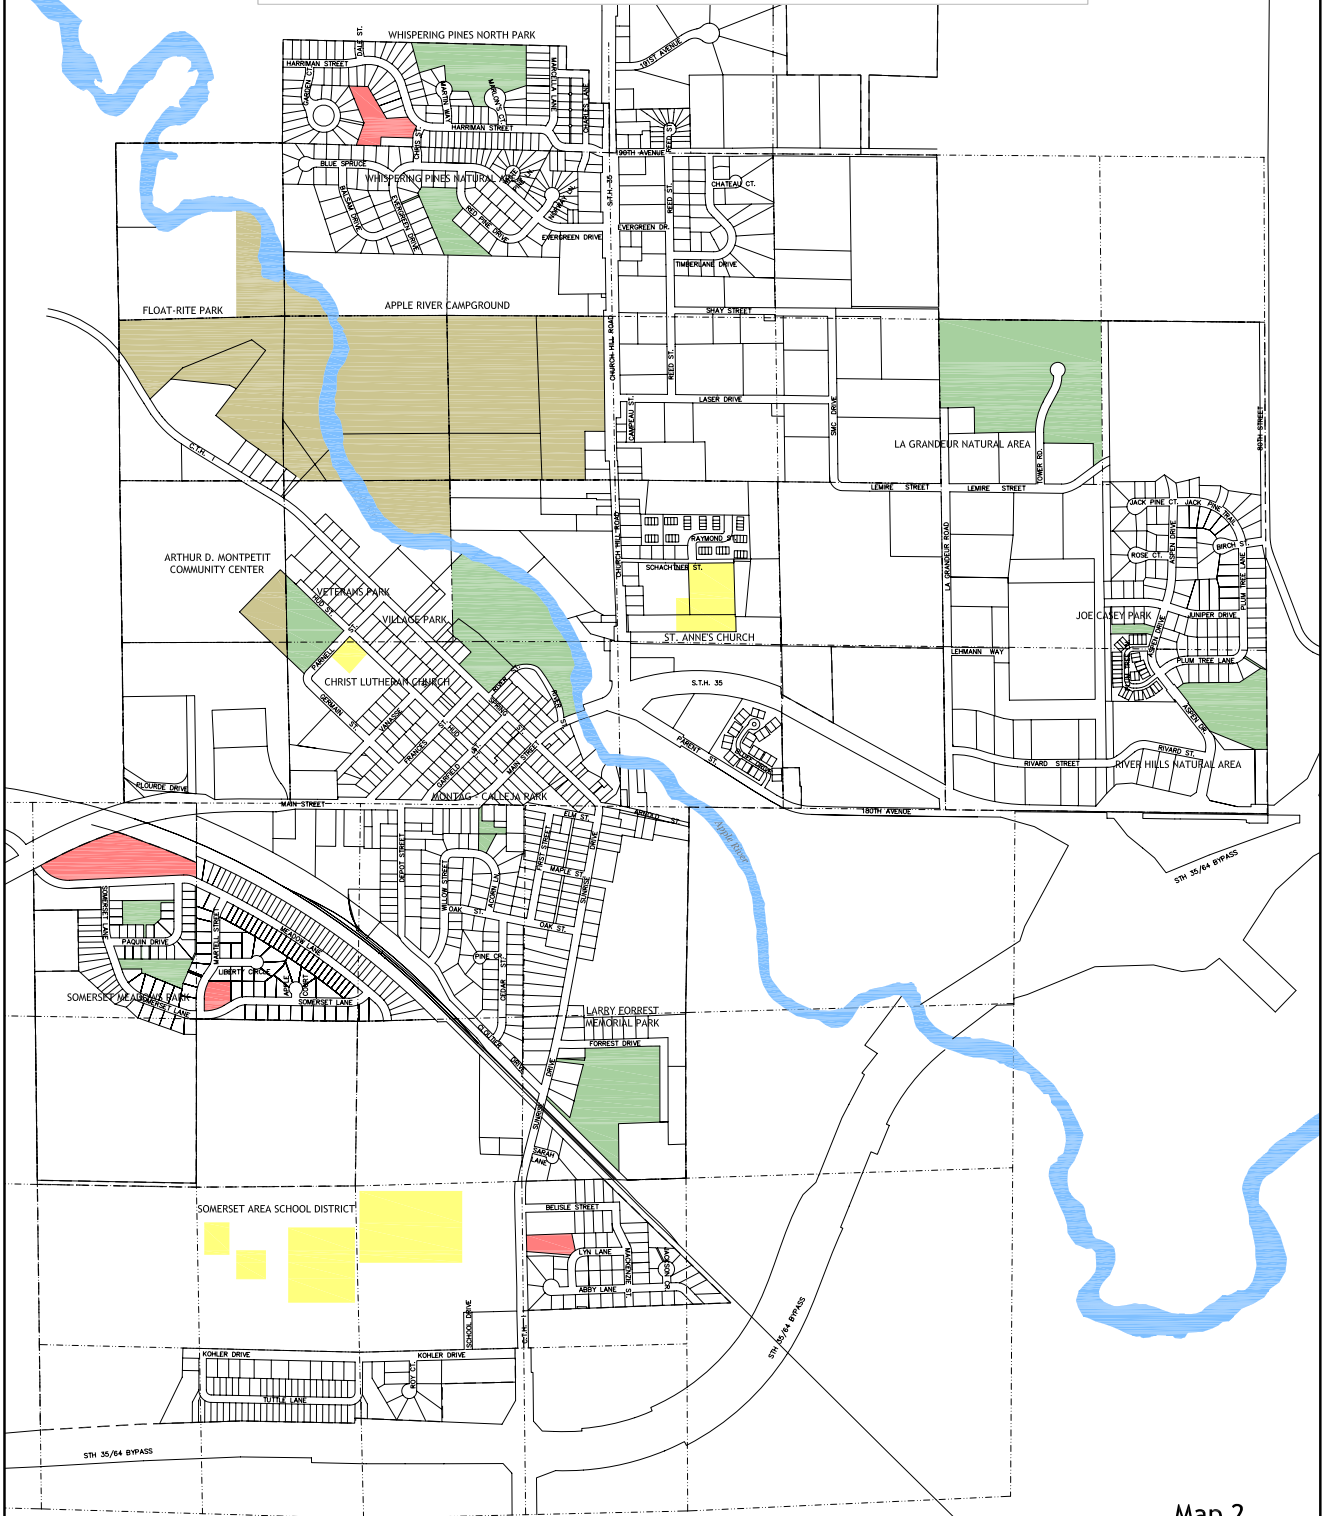

PARK AND RECREATION AREAS & JURISDICTIONAL AUTHORITY

Village of Somerset

- Village Owned Parks and Open Space
- Stormwater Areas (Village Owned)
- School and Church Parks
- Private Recreation Areas

Map 2

0 500' 1000'